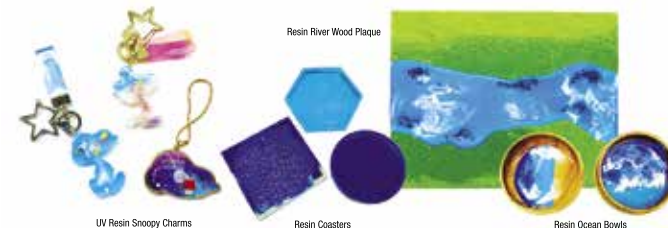

RESIN CRAFT WEEK

AT ENCHANTED LAKE

Learn a variety of resin art!

Monday, October 3 - Friday, October 7
1:00pm-2:00pm daily
$150 for all 5 days!

at **Enchanted Lake Ben Franklin Crafts**
1020 Keolu Drive, Kailua, HI 96734 • (808) 261-4621

REGISTER TODAY AND SAVE!

benfranklinhawaii.com

Enchanted Lake Shopping Center • 1020 Keolu Dr., Kailua, HI 96734 • (808) 261-4621