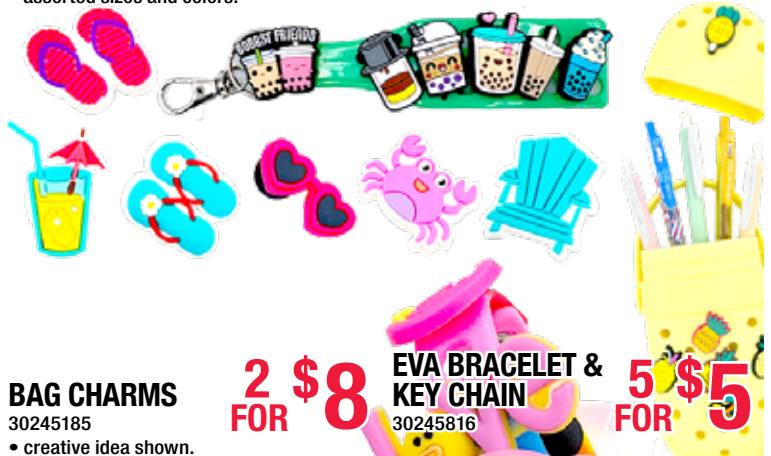

BAG CHARMS

30245185
• creative idea shown.

2 $8 FOR

EVA BRACELET & KEY CHAIN

30245816

5 $5 FOR

ITEM OF THE MONTH!

Prices Good for the Entire Month of April, 1 - 30
CRAFT CLUB MEMBERS SAVE AN EXTRA 10% OFF!