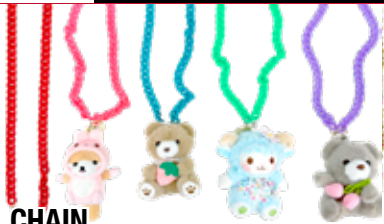

CELEBRATE GRADS!

CHAIN NECKLACE LEI W/ CLIP

30252901, 30253521
• mix 'n match. creative idea shown.

2 \$ FOR 15

BEN'S BEST VALUE! HANDMADE LEI

30197238
• ribbons or eyelash yarn. assorted styles and colors.