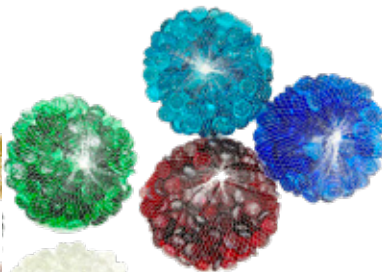

Summertime Crafts!

DECORATIVE SEA SHELLS & NETTING
30221633, 77883058

SAVE
30% OFF

CLEAR GLASS VASE & JARS
30244705
• assorted shapes, colors and sizes.
creative idea shown.

SAVE
30% OFF

DECO MESH
30248311
• assorted colors.
size: 6 in., 10 in., 21 in.

SAVE
40% OFF

SPC GLASS MARBLES
30223959
• round or flat.
assorted colors.

2 FOR \$6

SPRING, TROPICAL & GREENERY
30128470
• stems, sprays, bushes.
huge selection.

SAVE
25% OFF

TROPICAL FOAM FLOWERS
30206519
• plumeria, tiare, hibiscus.
assorted colors.